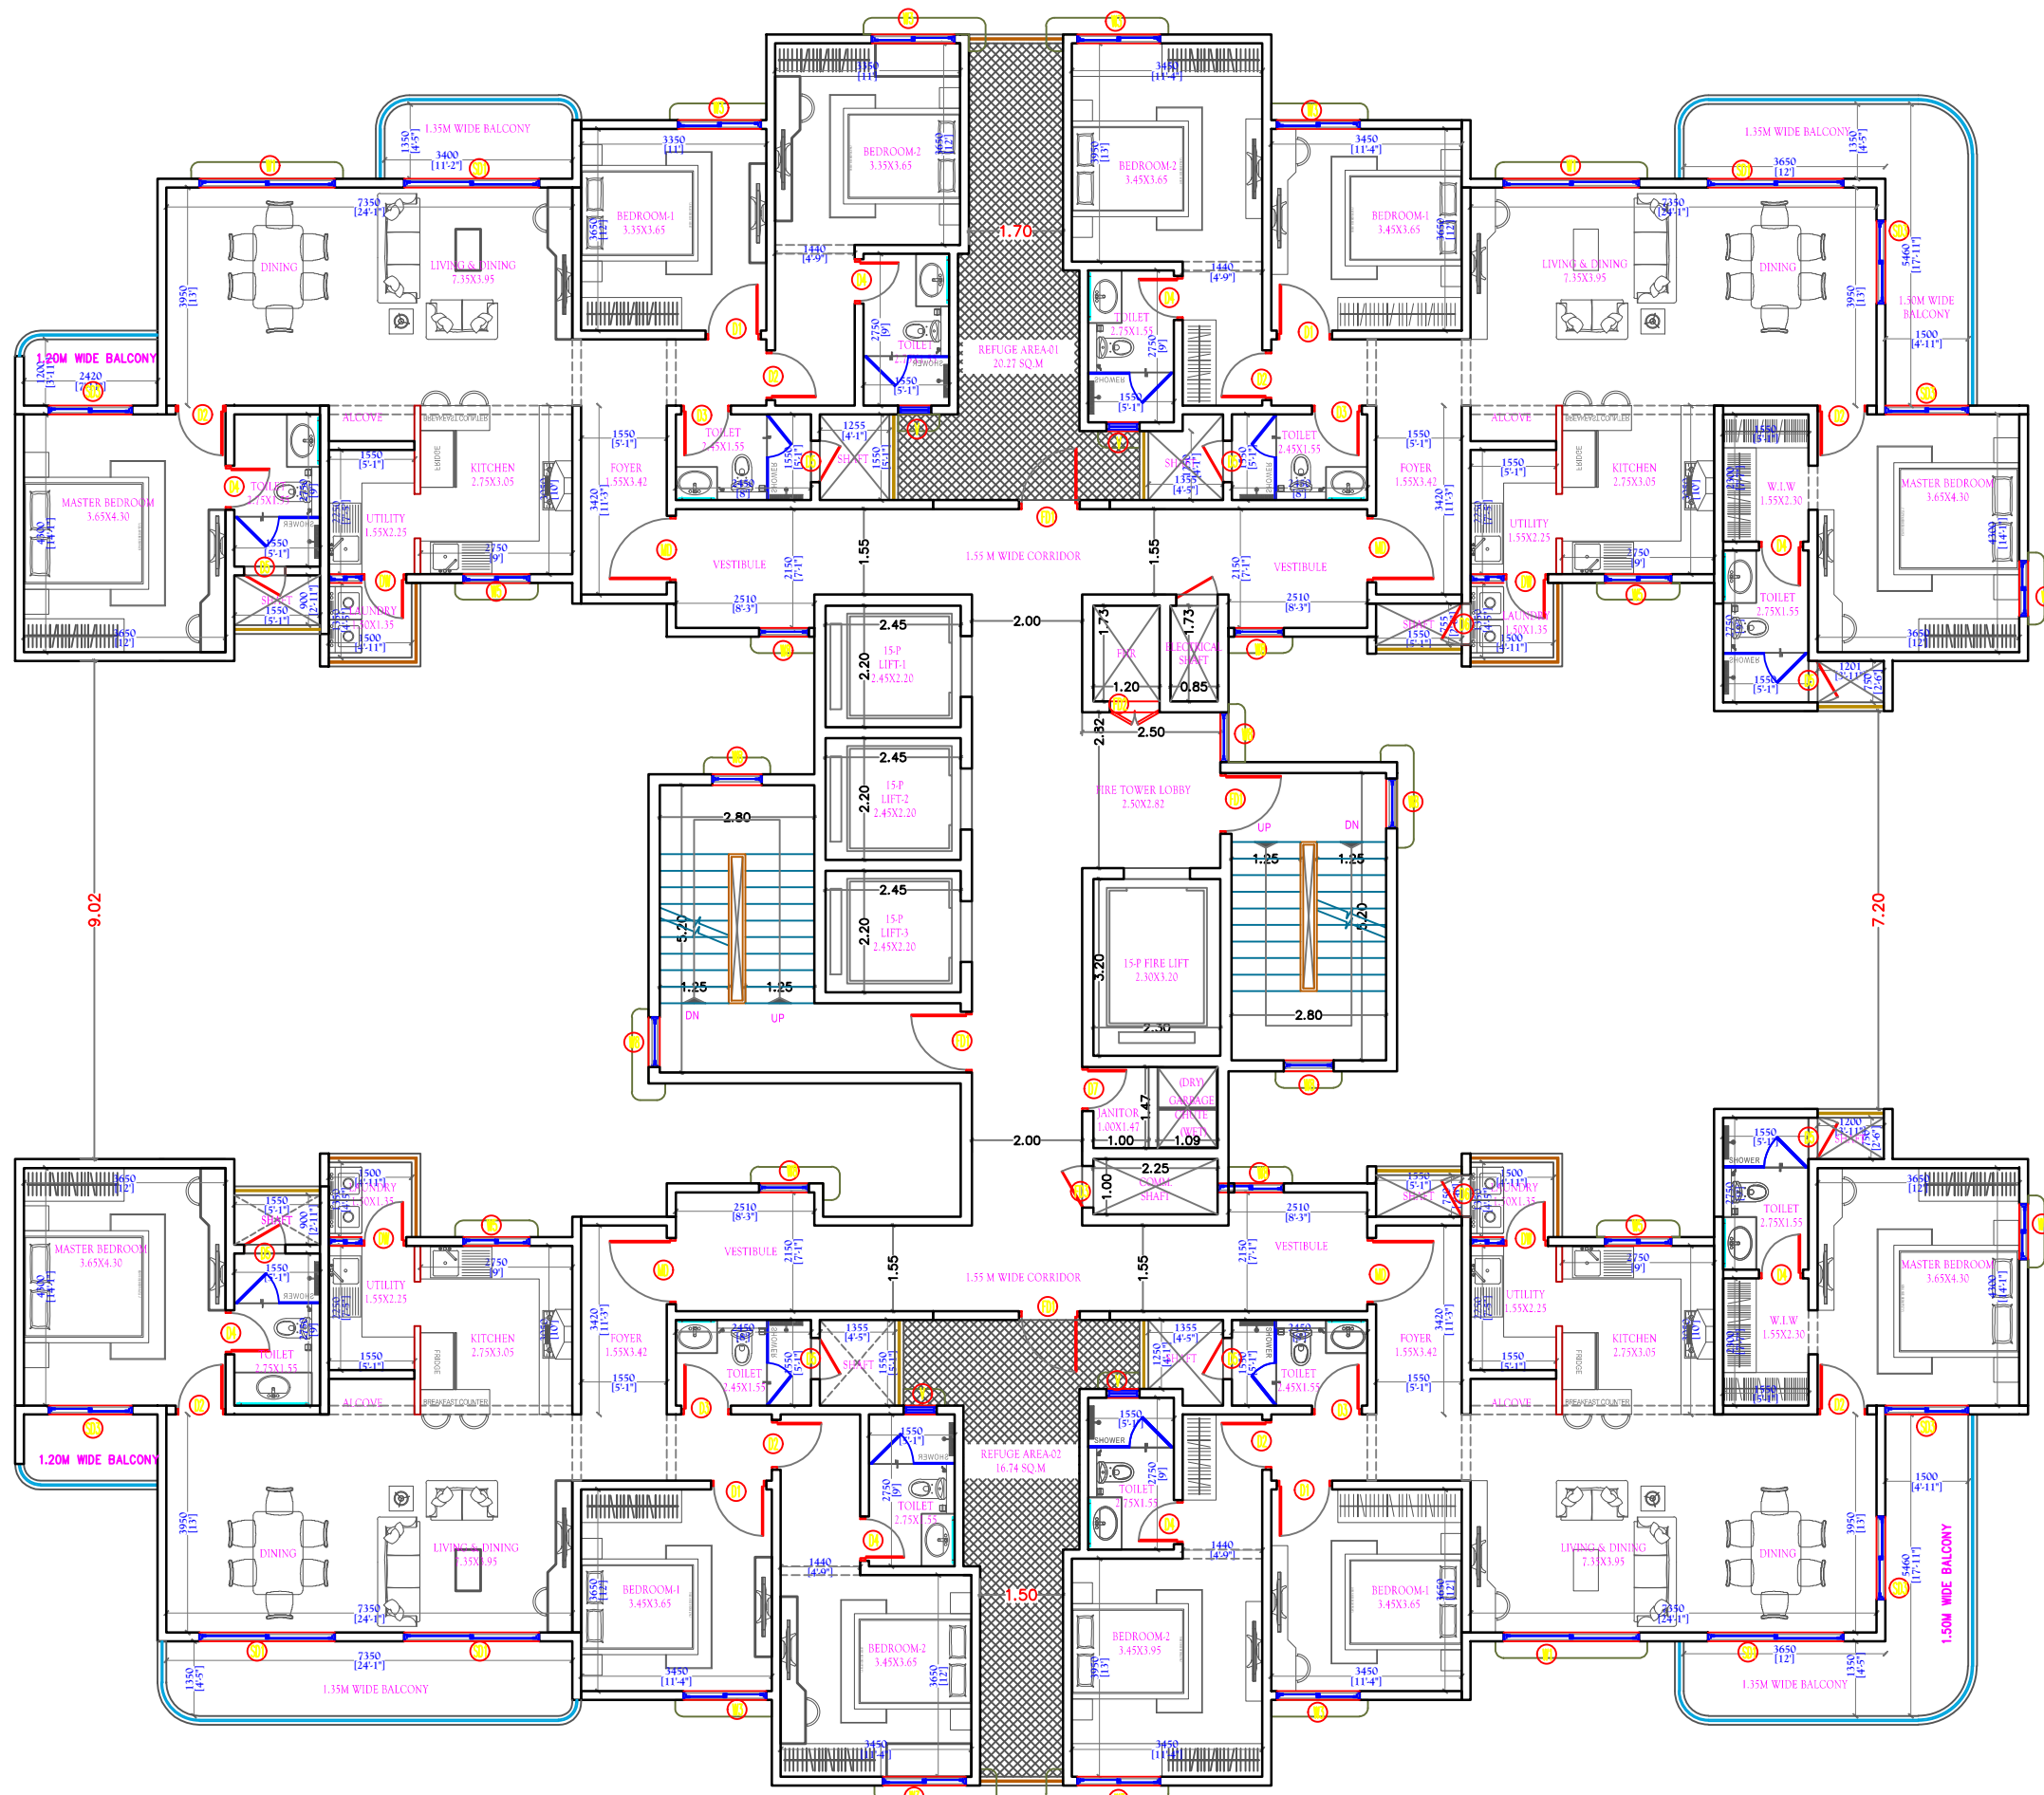

UNIT NO.S

4152 & 4242

(3BHK+3T)
1845 SQ.FT

UNIT NO.S

4153 & 4243

(3BHK+3T)
2007 SQ.FT

UNIT NO.S

4151 & 4241

(3BHK+3T)
1936 SQ.FT

UNIT NO.S

4154 & 4244

(3BHK+3T)
2007 SQ.FT

D 25

PH - 1

T - 4

REFUGE FLOOR PLAN

(15th & 24th flrs)