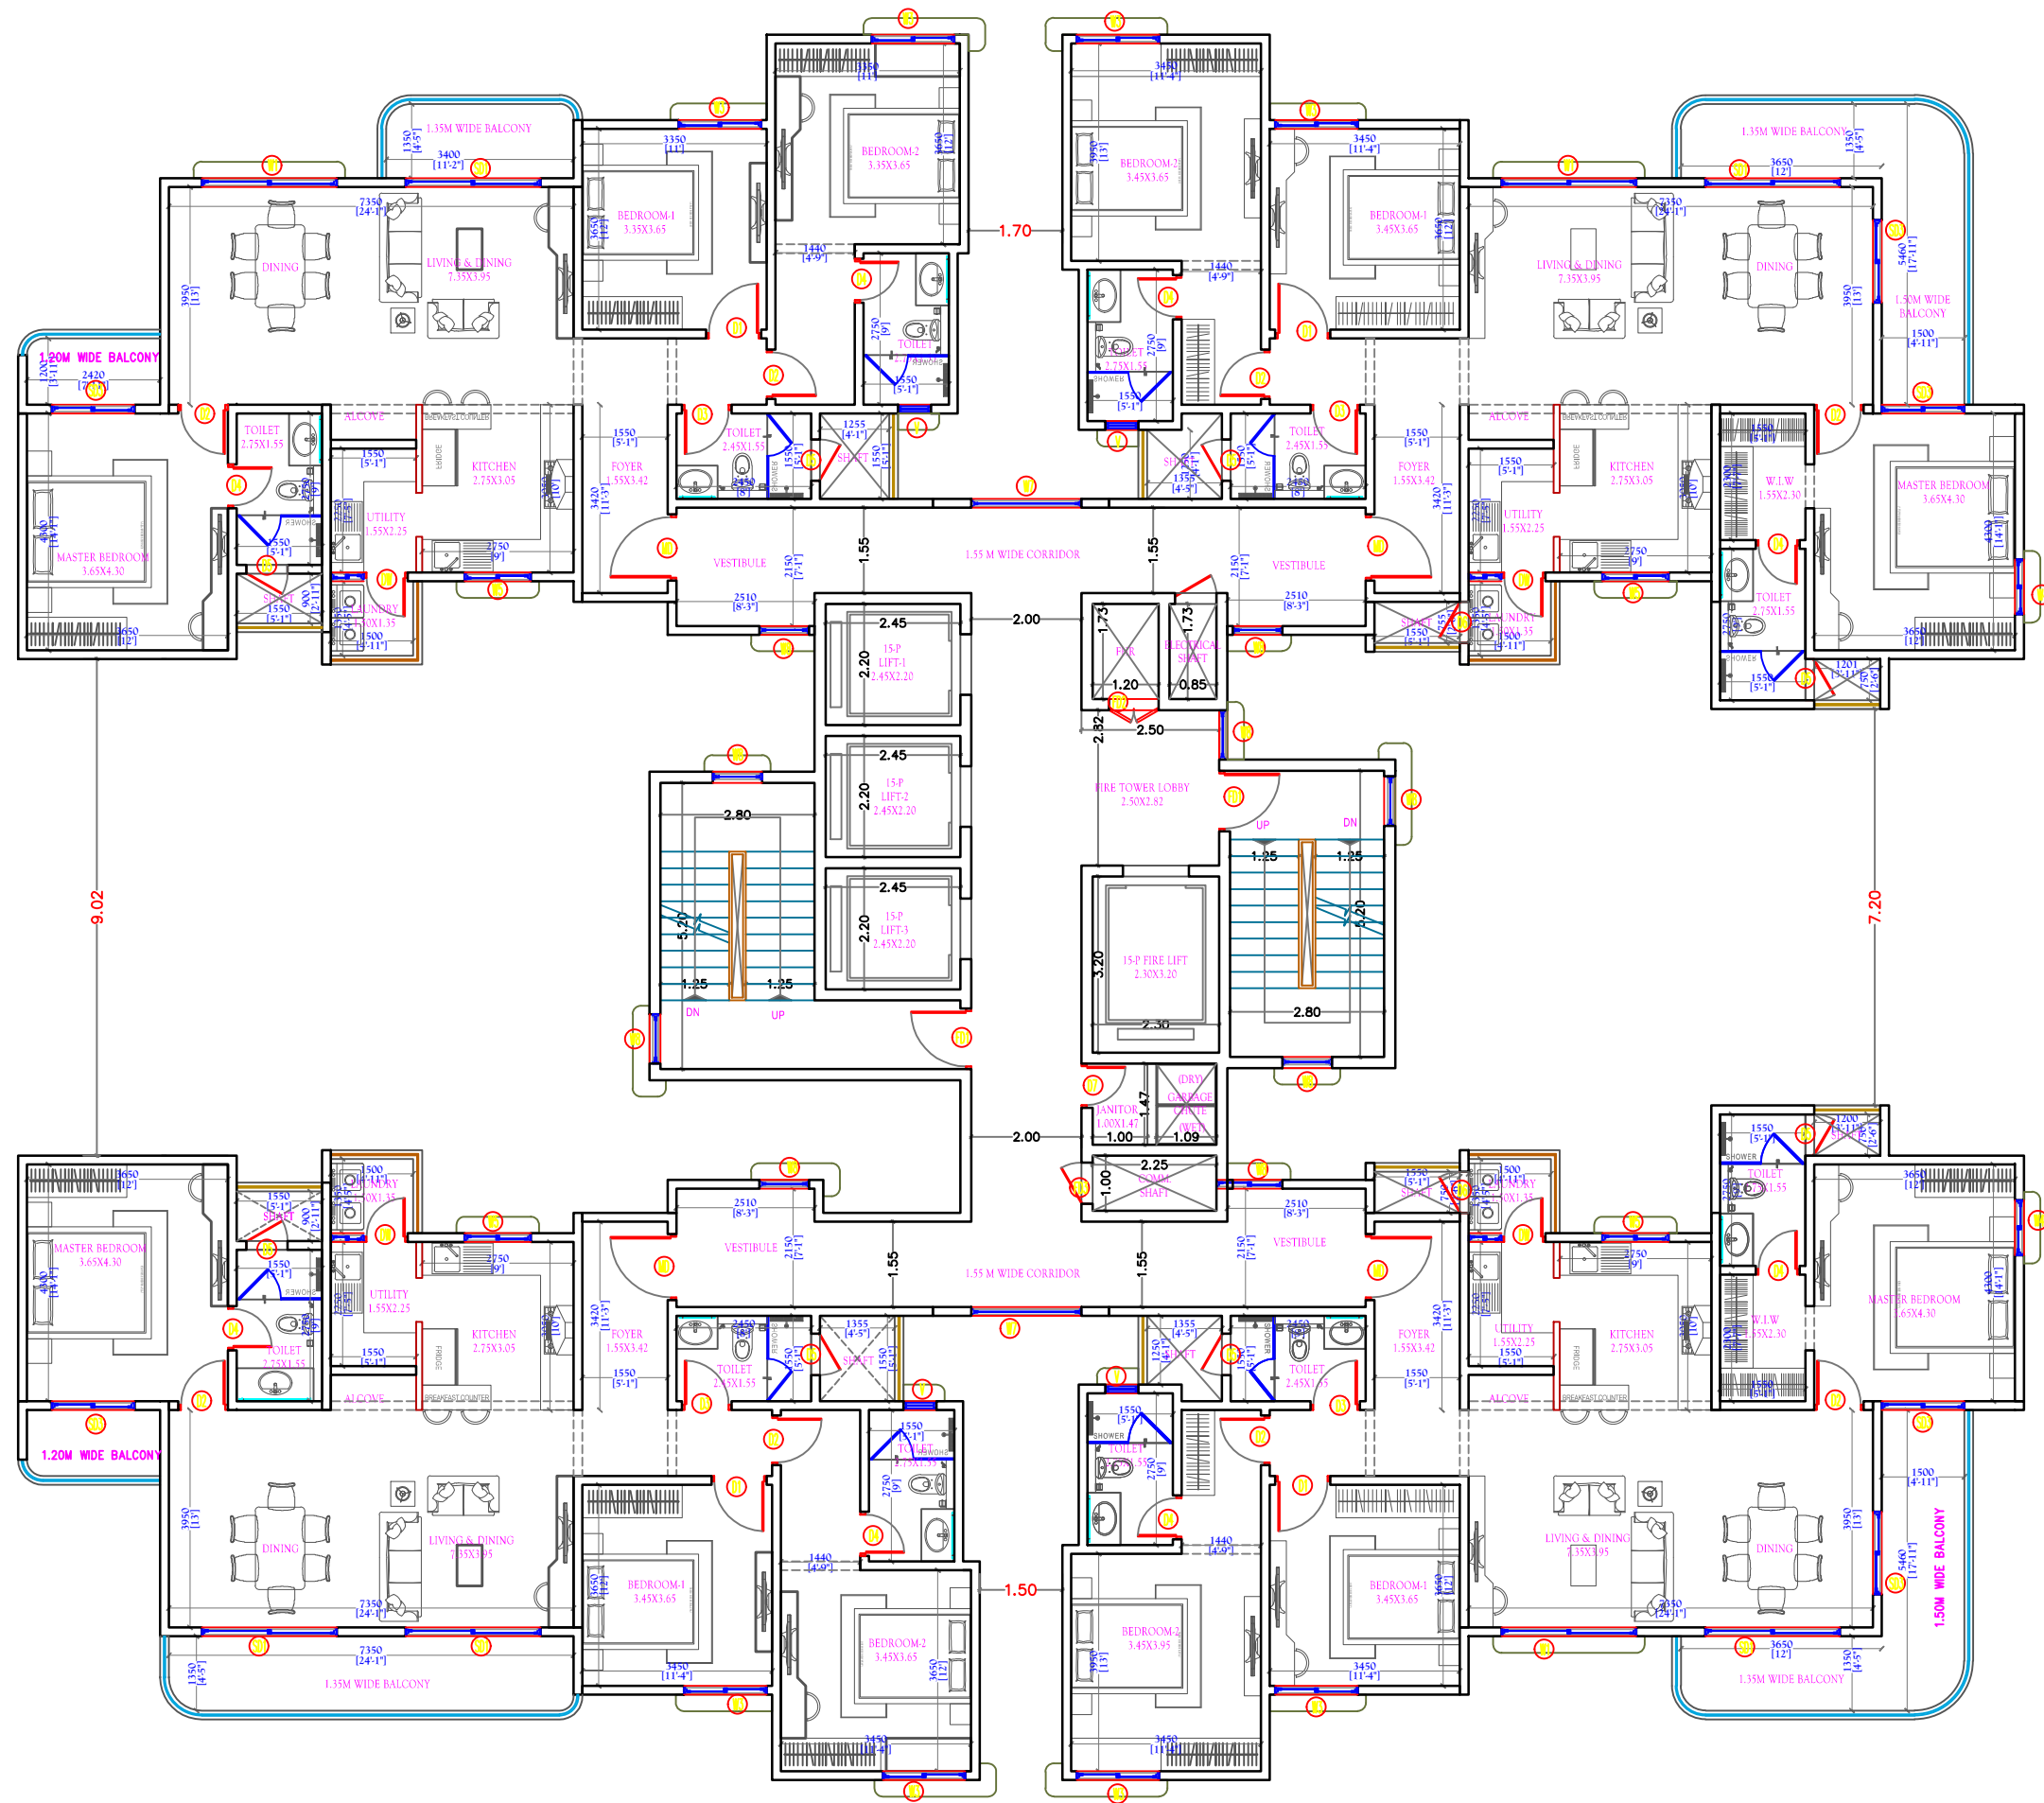

T - 4

FIRST FLOOR PLAN

UNIT NO.S

4022 - 4142
4162 - 4232
4252 - 4332

(3BHK+3T)
1845 SQ.FT

UNIT NO.S

4023 - 4143
4163 - 4233
4253 - 4333

(3BHK+3T)
2007 SQ.FT