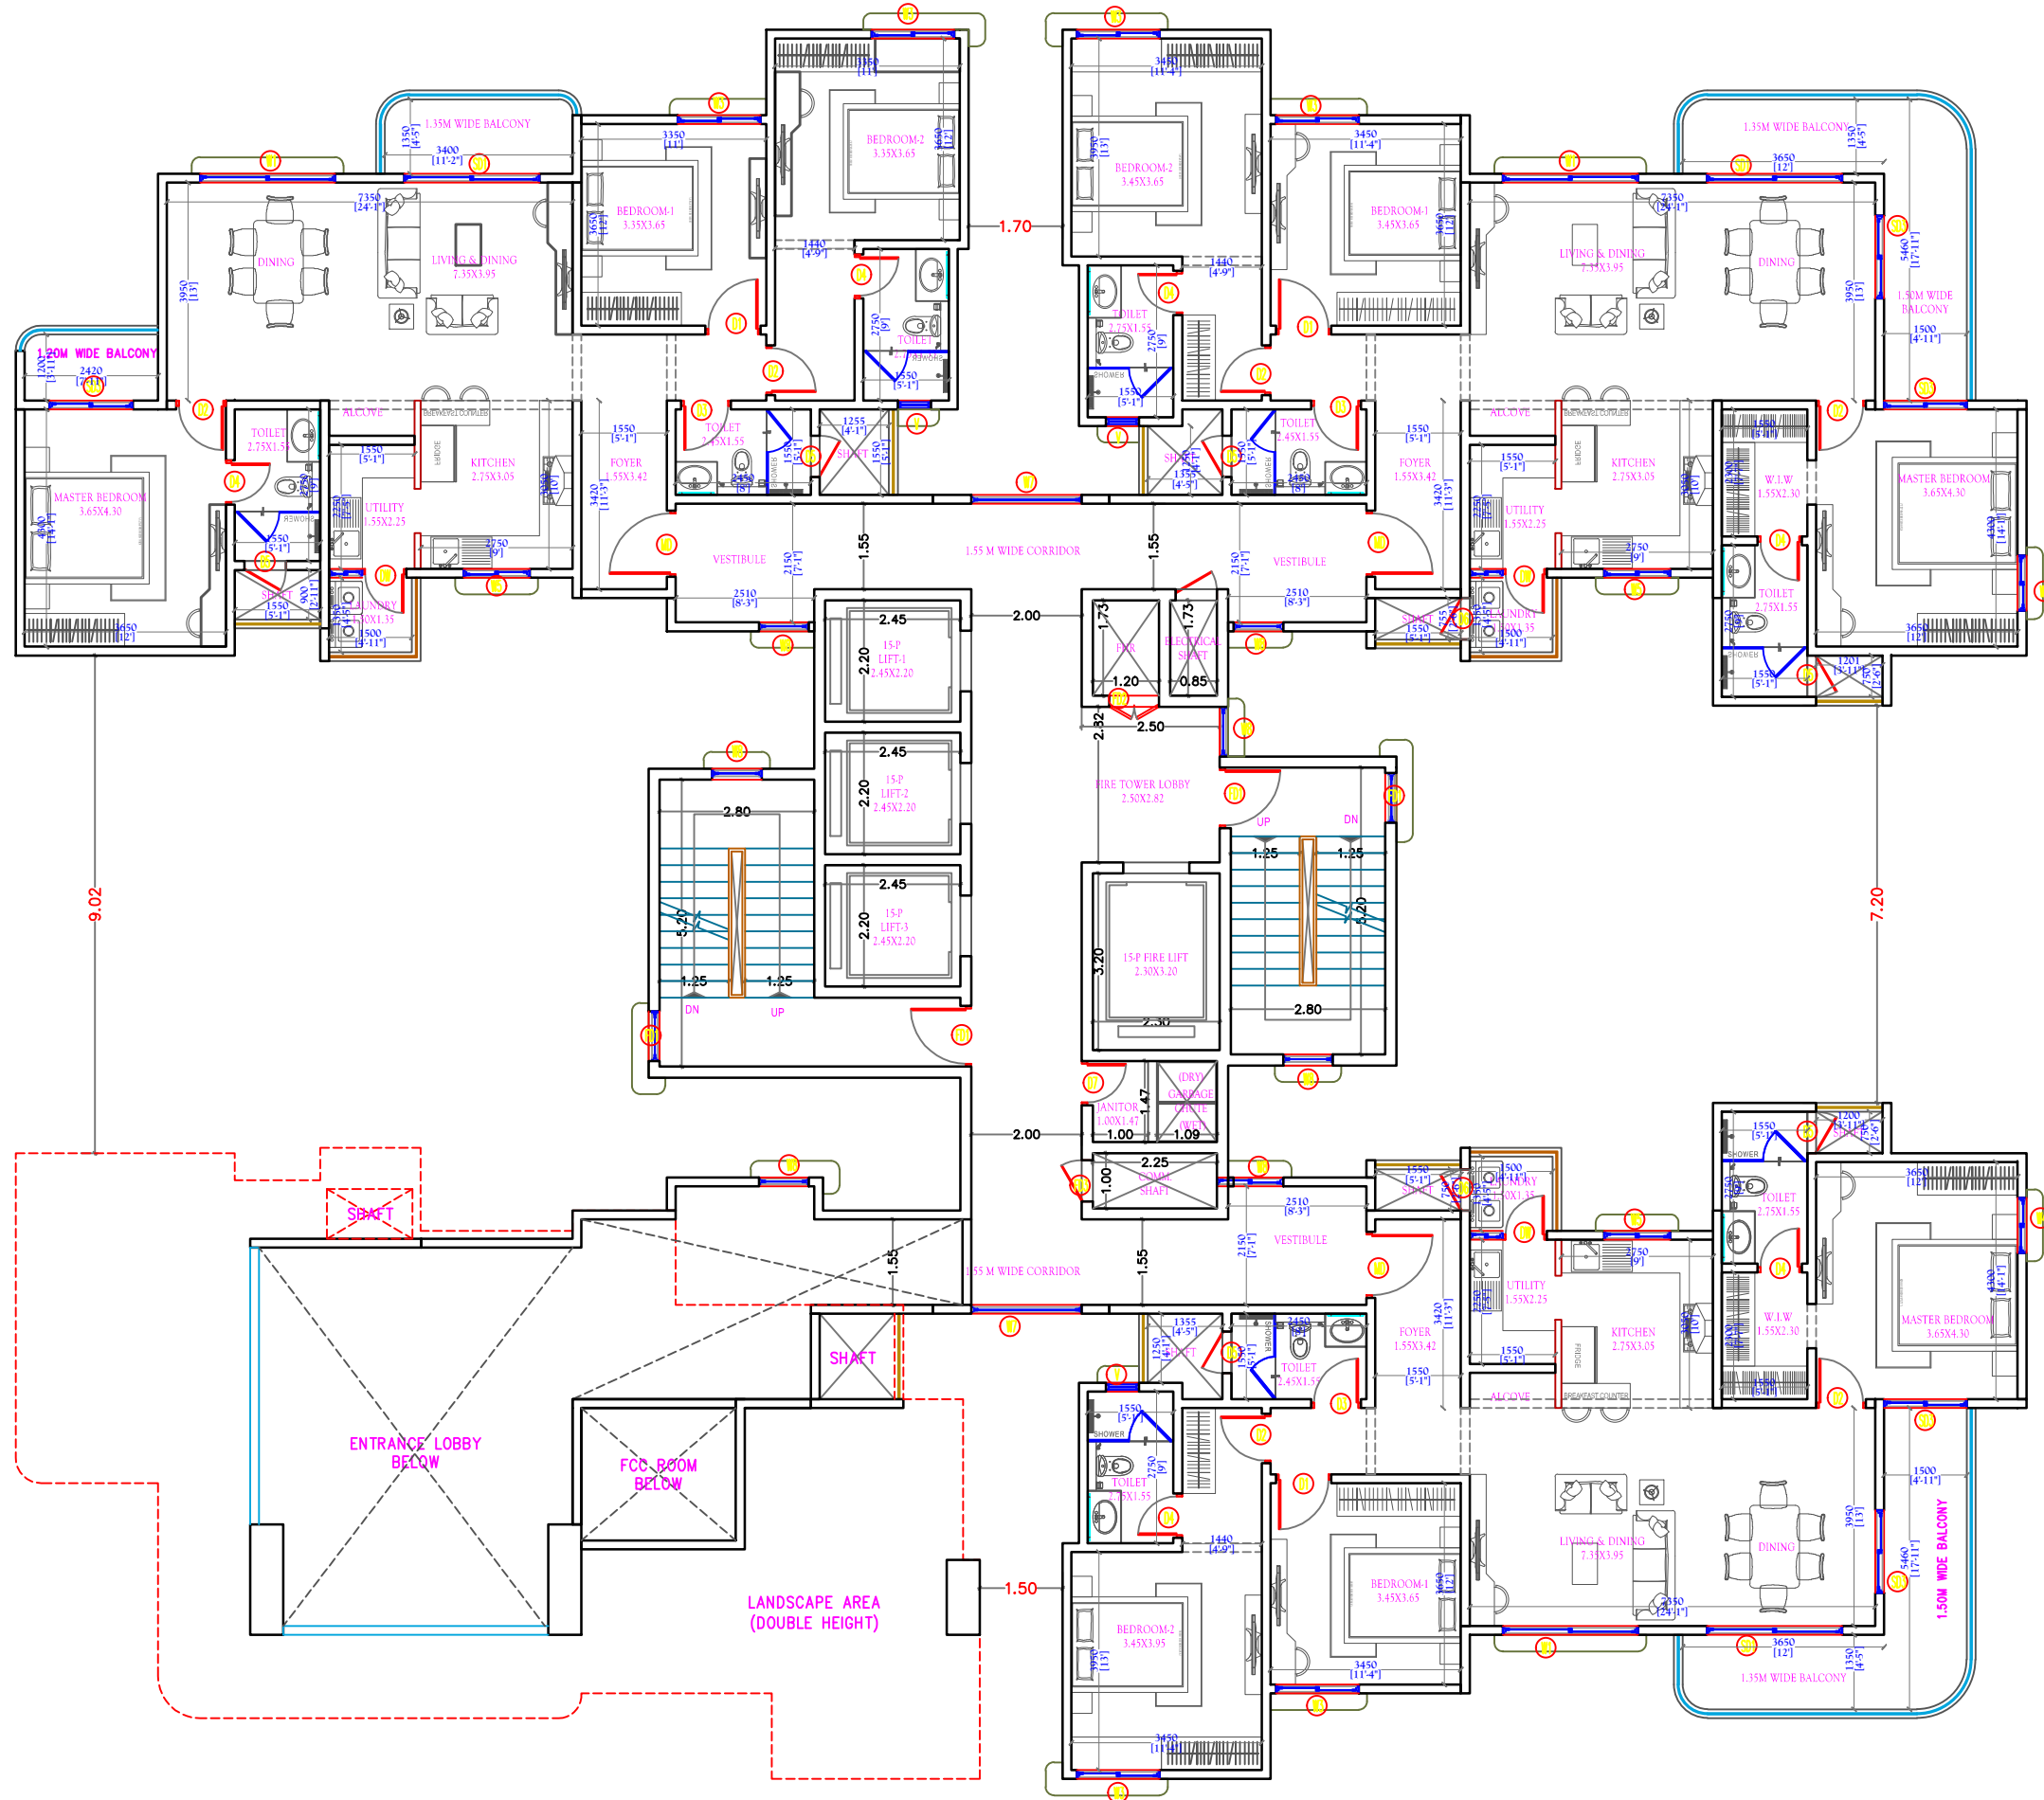

(3BHK+3T)
2007 SQ.FT

D 25

PH - 1

T - 4

GROUND FLOOR PLAN

UNIT NO.S

4012

(3BHK+3T)
1845 SQ.FT

UNIT NO.S

4013

(3BHK+3T)
2007 SQ.FT

UNIT NO.S

4014

(3BHK+3T)
2007 SQ.FT

D 25

PH - 1

T - 4

FIRST FLOOR PLAN

UNIT NO.S

4022 - 4142
4162 - 4232
4252 - 4332

(3BHK+3T)
1845 SQ.FT

UNIT NO.S

4023 - 4143
4163 - 4233
4253 - 4333

(3BHK+3T)
2007 SQ.FT