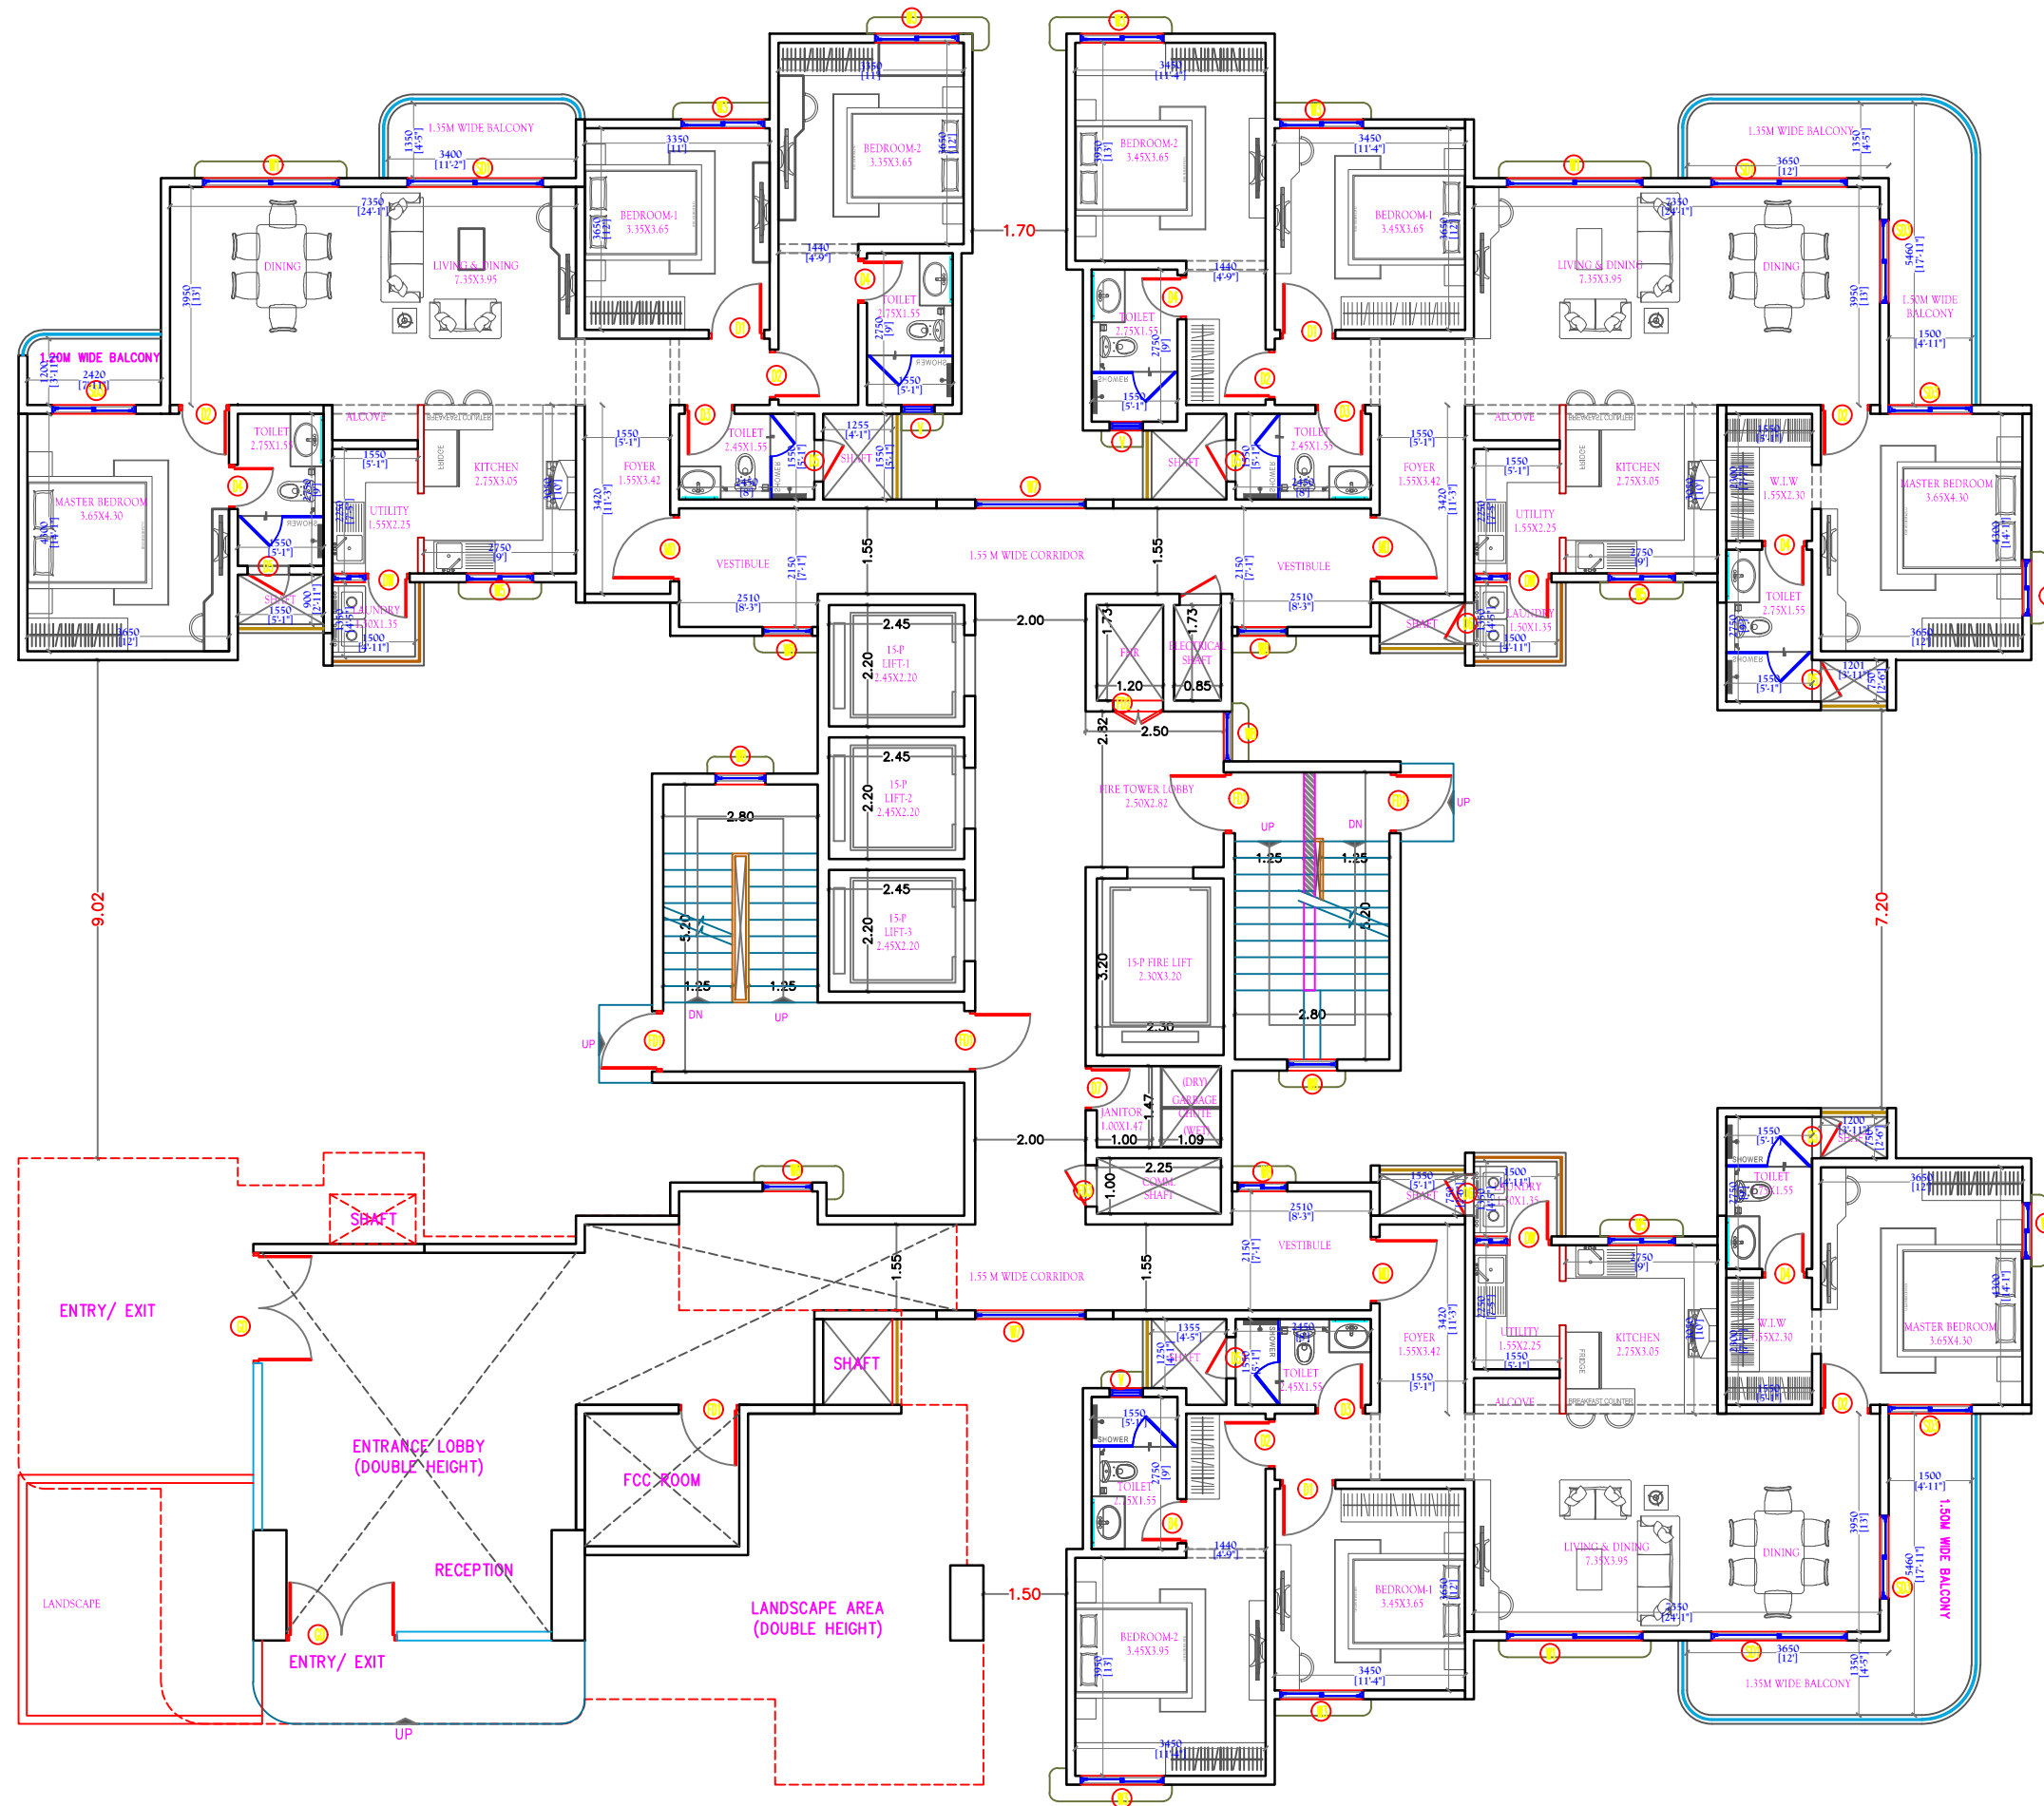

UNIT NO.S

4002

(3BHK+3T)
1845 SQ.FT

UNIT NO.S

4003

(3BHK+3T)
2007 SQ.FT

UNIT NO.S

4004

(3BHK+3T)
2007 SQ.FT

D 25

PH - 1

T - 4

GROUND FLOOR PLAN

UNIT NO.S

4012

(3BHK+3T)
1845 SQ.FT

UNIT NO.S

4013

(3BHK+3T)
2007 SQ.FT

UNIT NO.S

4014

(3BHK+3T)
2007 SQ.FT

D 25

PH - 1

T - 4

FIRST FLOOR PLAN

UNIT NO.S

4022 - 4142
4162 - 4232
4252 - 4332

(3BHK+3T)
1845 SQ.FT

UNIT NO.S

4023 - 4143
4163 - 4233
4253 - 4333

(3BHK+3T)
2007 SQ.FT